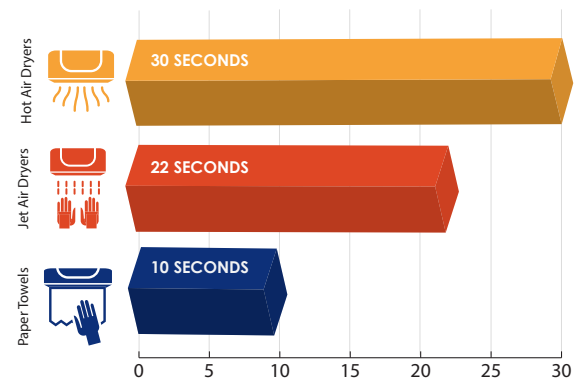

When it's time to keep your restrooms clean...It's twine time.

PAPER TOWELS ARE MORE HYGIENIC¹

GERM COUNT INCREASE PERCENTAGES AFTER USE - *Less is better.*

PAPER TOWELS ARE MORE EFFICIENT¹

DRYING TIME MEASURED IN SECONDS - *Shorter times are better.*