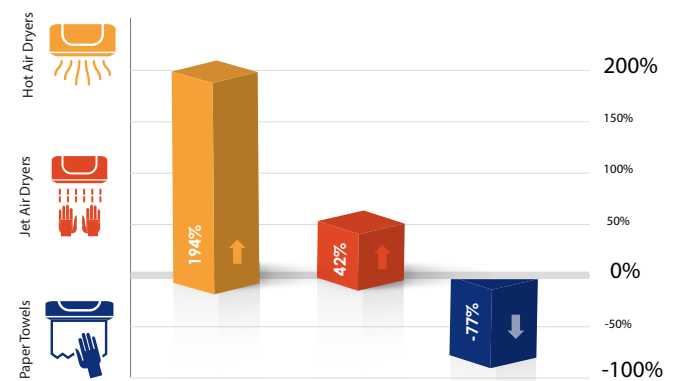

What is Toilet Plume?

Every time a lidless toilet flushes, its fecal bacteria shoots into the air, a phenomenon known as "toilet plume." With air dryers, this fecal matter gets sucked up into the hand dryer and back onto your hands. In public restrooms where flushes are fairly constant, the aerosolization of bacteria can be much higher.

When it's time to keep your restrooms clean...It's twine time.

PAPER TOWELS ARE MORE HYGIENIC¹

GERM COUNT INCREASE PERCENTAGES AFTER USE - *Less is better.*

PAPER TOWELS ARE MORE EFFICIENT¹

DRYING TIME MEASURED IN SECONDS - *Shorter times are better.*