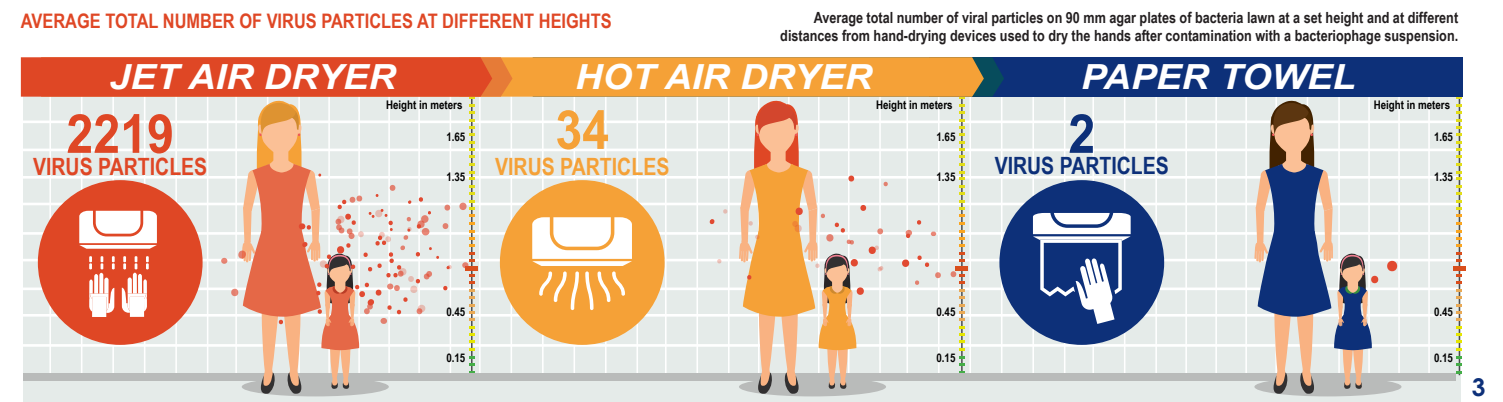

What is Toilet Plume?

Every time a lidless toilet flushes, its fecal bacteria shoots into the air, a phenomenon known as "toilet plume." With air dryers, this fecal matter gets sucked up into the hand dryer and back onto your hands. In public restrooms where flushes are fairly constant, the aerosolization of bacteria can be much higher.

When it's time to keep your restrooms clean...It's twine time.