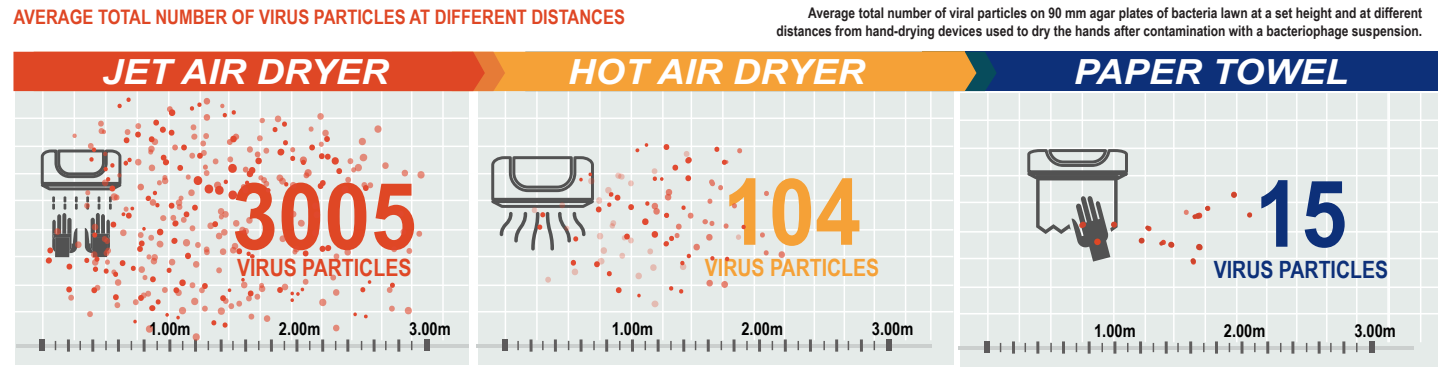

What is Toilet Plume?

Every time a lidless toilet flushes, its fecal bacteria shoots into the air, a phenomenon known as "toilet plume." With air dryers, this fecal matter gets sucked up into the hand dryer and back onto your hands. In public restrooms where flushes are fairly constant, the aerosolization of bacteria can be much higher.

When it's time to keep your restrooms clean...It's twine time.